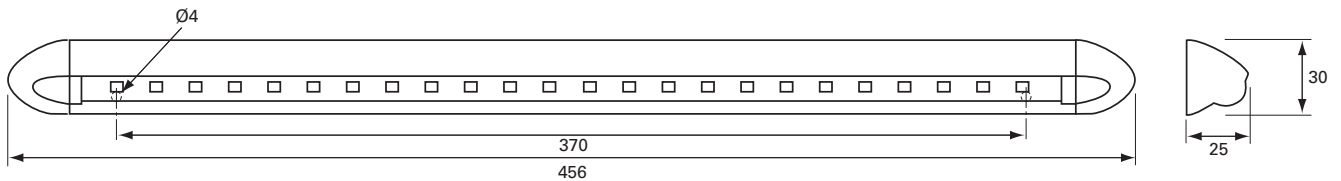

auto electrical parts

Technical Information Sheet

Part No. 0-668-47

Slim 12 volt LED awning lamp, 24 bright white LED's, surface mount projecting illumination at 45°. Aluminium body with white plastic ends and flying leads. Protected to IP66, CE approved. L 456 x w 25 x h 30mm.

Technical Drawing (not to scale)

Specification

Type	LED awning lamp
Voltage	12 volt dc
Current Draw	0.4 amp at 12v
LED	24 white LED's
Illumination	950 lux at 30cm, 384 Lumen's
Housing	Aluminum
Protection	IP66
Weight	240g
Dimensions	see diagram
Compliance	CE